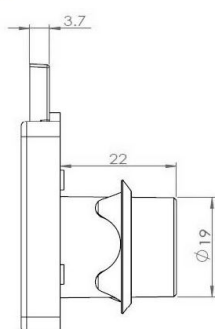

PRODUCT SHEET

Description:

Rim Lock 850, $\varnothing 19 \times 22 \text{mm}$, Left, NPL, HCK SISO

Item number:

14.01.063-0

Units	Box	Carton	HS Code	Barcode
Pcs.	12	192	8301300000	
				5704866032469

LEFT

SISO A/S