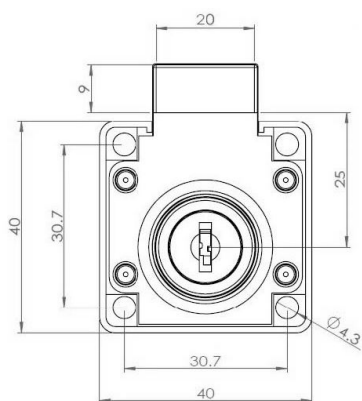

PRODUCT SHEET

Description:

Rim Lock 850, $\varnothing 19 \times 22 \text{mm}$, Left, NPL, HCK SISO

Item number:

14.01.063-0

Units	Box	Carton	HS Code	Barcode
Pcs.	12	192	8301300000	
				5704866032469

LEFT

SISO A/S